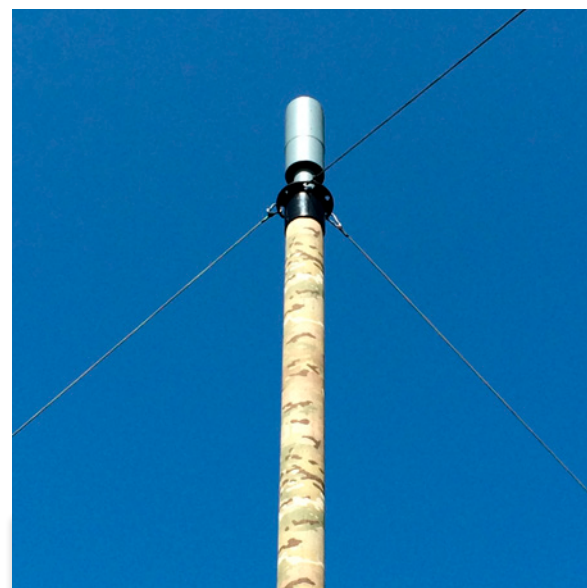

Data Sheet

System 75:

3m, 4m, 5m and 7m Single Tube Mast Systems (Military Version)

System Name	System 75 3m Single Tube Mast	System 75 4m Single Tube Mast
System Part Number	Multicam 950-303000-1-1 Black 950-303000-3-1 Multicam Alpine* 950-303000-6-1 Multicam Arid* 950-303000-8-1	Multicam 950-304000-1-1 Black 950-304000-3-1 Multicam Alpine* 950-304000-6-1 Multicam Arid* 950-304000-8-1
Deployed Height	3m (9.8')	4m (13.1')
Deployed Tube Dia	76mm (3")	76mm (3")
Maximum Top Load¹	11kg (24.2lb)	7kg (15.4lb)
System Weight**	3.8kg (8.4lb)	4.5kg (9.9lb)
Packed System Volume	250mm x 320mm x 260mm (9.8" x 12.5" x 10.2")	250mm x 320mm x 260mm (9.8" x 12.5" x 10.2")
System Components	1 x 3m 76mm (9.8' 3") mast 1 x Top Cap 1 x Low Profile Base Cap 3 x Top Cap Guys 3 x Black Rock Pegs 3 x Red Rock Pegs 3 x Soft ground pegs 1 x Mast Bag	1 x 4m 76mm (13.1' 3") mast 1 x Top Cap 1 x Low Profile Base Cap 3 x Top Cap Guys 3 x Black Rock Pegs 3 x Red Rock Pegs 3 x Soft ground pegs 1 x Mast Bag
System Name	System 75 5m Single Tube Mast	System 75 7m Single Tube Mast
System Part Number	Multicam 950-305000-1-1 Black 950-305000-3-1 Multicam Alpine* 950-305000-6-1 Multicam Arid* 950-305000-8-1	Multicam 950-307000-1-1 Black 950-307000-3-1 Multicam Alpine* 950-307000-6-1 Multicam Arid* 950-307000-8-1
Deployed Height	5m (16.4')	7m (22.9')
Deployed Tube Dia	76mm (3")	76mm (3")
Maximum Top Load¹	5kg (11lb)	2kg (4.4lb)
System Weight**	5.1kg (11.2lb)	8kg (17.6lb)
Packed System Volume	250mm x 320mm x 260mm (9.8" x 12.5" x 10.2")	250mm x 320mm x 260mm (9.8" x 12.5" x 10.2")
System Components	1 x 5m 76mm (16.4' 3") mast 1 x Top Cap 1 x Low Profile Base Cap 3 x Top Cap Guys 3 x Black Rock Pegs 3 x Red Rock Pegs 3 x Soft ground pegs 1 x Mast Bag	1 x 7m 76mm (22.9' 3") mast 6 x Secondary Cuff Guys 1 x Top Cap 1 x Low Profile Base Cap 3 x Top Cap Guys 2 x Secondary Cuffs 9 x Black Rock Pegs 3 x Red Rock Pegs 9 x Soft ground pegs 1 x Mast Bag
Construct & Finish	Mast Body: PP -Glass Fibre composite. Cover: Nylon cordura.	
Environmental	Water Proof & Dust proof. UV resistant. Rated to 100kph (62mph) wind speed ² . Complies with the relevant aspects of MIL-STD-810G	